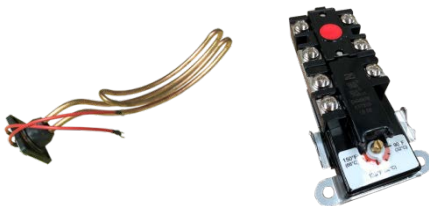

HWE102 KS	4.8KW COPPER SICKLE ELEMENT
HWE103 KS	3.6KW COPPER SICKLE ELEMENT
HWE107 KS	1.8KW COPPER SICKLE ELEMENT
HWE108 KS	2.4KW COPPER SICKLE ELEMENT