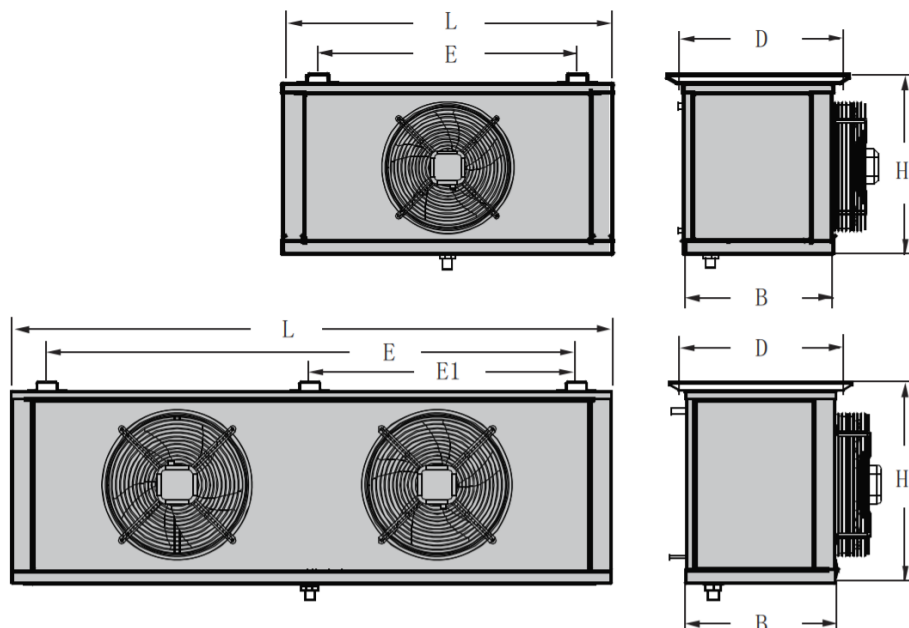

Tel: 03 9364 9699

Air Conditioning AIR COOLER / BLOWER

Evaporator

Technical Data

Model	Cooling Capacity	Area	Fan			
			W	m ²	Air Flow	Range
					m ³ /h	
EU100 - mid temp	2200	10	1566	1x300	1/75	8
EU101 - mid temp	3000	15	3126	2x300	2x75	8
EU102 -low temp	2100	12	3126	2x300	2x75	8
EU104 -mid temp	4000			2		
EU108 -mid temp	2500			2		