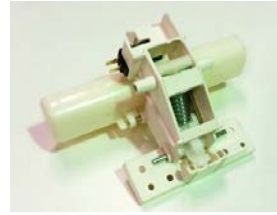

Tel: 03 9364 9699

Supplier of parts for:

Air Conditioning, Dishwasher, Dryer, Electric Stove, Grill, Oven,
Hot Water, Washing Machine, Refrigerator, Plumbing Supplies, Electrical Supplies

UNI019
ELEMENT SUITS SMEG