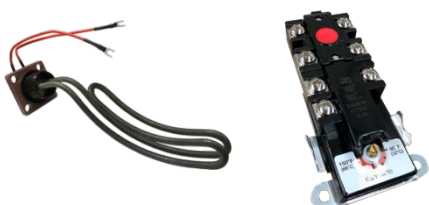

INCOLOY SICKLE ELEMENTS WITH THERMOSTAT (KIT)