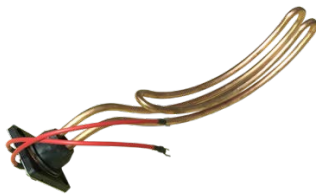

HW907
PTR VALVE HT55 1400
RMC STANDARD

HW911
BALL VALVE KIT

HWE100
MP ELEMENT 3.6KW 1"
BOSS TIN PLATED

HWE101
MP ELEMENT 4.8KW 1"
BOSS

COPPER SICKLE ELEMENTS

HWE102	4.8KW COPPER SICKLE ELEMENT
HWE103	3.6KW COPPER SICKLE ELEMENT
HWE107	1.8KW COPPER SICKLE ELEMENT
HWE108	2.4KW COPPER SICKLE ELEMENT